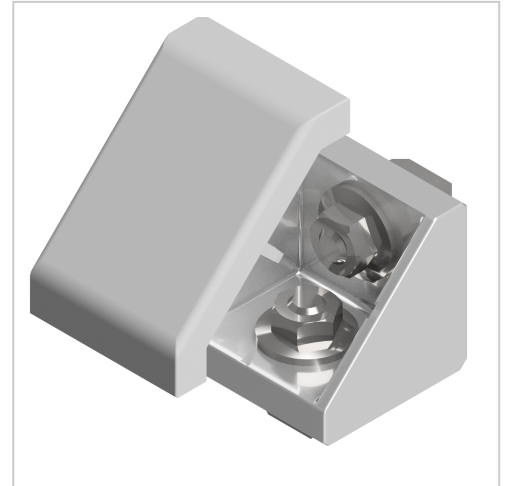

Angle Bracket Set 45x45 - 10 | grey

Winkelsatz 45x45, natur grau-10 kaufen ☐ - 3 842 523 561 kompatibel mit Bosch-Geräten. Jetzt sparen in unserem Onlineshop ☐ !

Product number ZB-3095-G

Weight 0.112kg

Product description

Angles are a force-fit and processing wireless connection. These are also used as additional reinforcement of connections and as a fastener for attachments. Integral safety devices for fixing the profile are available. These are removed if necessary.

Product properties

Profile processing	without profile machining
Compatible with	Bosch
Part type	Bracket
suitable connector	Matching connector B10 45, Matching connector B10 45 90, Matching connector B10 45 90x90, Matching connector B10 45 light, Matching connector B10 45 90 light
Verbindungsart	Rechtwinkelig
Series	Series 45-10
Angle bracket type	Angle bracket AI
Modular dimension	Modular dimension 45
Size	45x45 mm