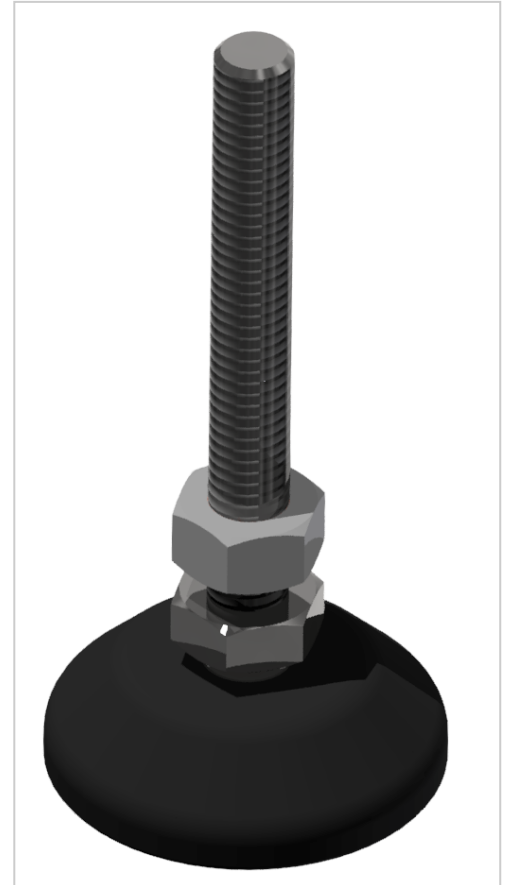

Knuckle Foot D30, M6x60, black

Stellfuß D30, M6x60, schwarz kaufen [👉](#) - 0.0.434.51 kompatibel mit Aluprofilen. Jetzt sparen in unserem Onlineshop [👉](#) !

Product number ZI-1370

Weight 0.019kg

Product description

Adjustable feet are used for stepless height and level adjustment of assemblies and racks of any kind. The inclination of the plate is variable. A rubber insert can be fitted as an option.

Product properties

Compatible with	item
Part type	levelling feet
Series	Series 6
Colour	black
Adjustable foot type	PA
Load capacity	95 kg
Total height	60 mm
Material	PA-GF
Base for swivel feet Ø	30 mm
Thread	M6

More images