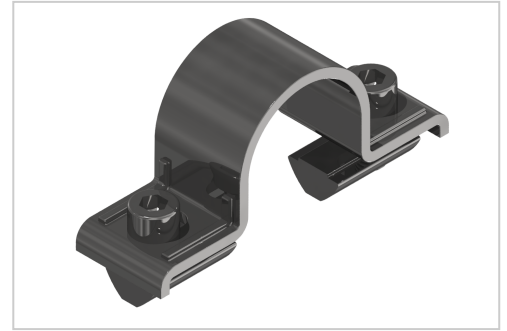

Bracket 8 D30

Schelle 8 D30 kaufen [☐](#) - 0.0.658.25 kompatibel mit Aluprofilen. Jetzt sparen in unserem Onlineshop [☐](#) !

Product number ZL-1998

Weight 0.084kg

Product description

For attaching a table top to frames made of round tube profiles with an outer diameter of Ø 30.

Product properties

Compatible with	item
Series	i- LPS Lean Production
Connector type	D-30 Connector
Colour	galvanized
Material	Galvanized steel
Lean system type	D30 Aluminium i kit system

More images