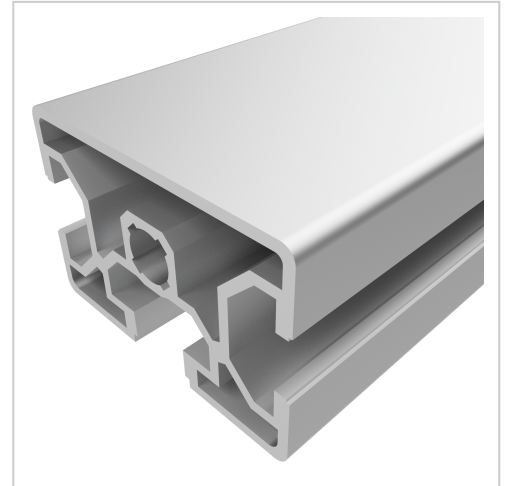

# Profile 30x45 light natural-8 | Cut length

Strebenprofil 30x45 kaufen ☐ - 3 842 992 430 kompatibel mit Bosch-Geräten. Jetzt sparen in unserem Onlineshop ☐ !

**Product number** PB-1825 SZ

**Weight** 1.1kg

## Product description

Profiles 8 are particularly suitable for weight-optimised assemblies. The grooves and the core holes of profiles 8 are designed for M8 screws.

Cut to size max. 6000 mm

## Product properties

<b>Nutauszugskraft</b>	F=1.000 N
<b>Breite Profil</b>	45 mm
<b>Höhe Profil</b>	30 mm
<b>Groove shape</b>	Open grooves
<b>Profile length</b>	Cut length
<b>Modular dimension</b>	Modular dimension 30
<b>Delivery unit</b>	Cuts
<b>Execution</b>	light
<b>Size</b>	30x45 mm
<b>Colour</b>	natural
<b>Series</b>	Series 30 8