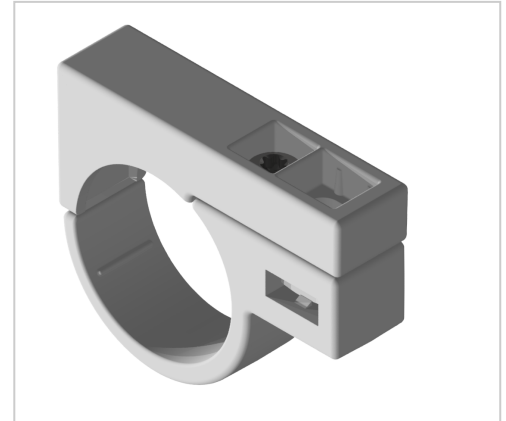

# Panel Fastener D30

Flächenbefestigung Satz D30, grau kaufen ☐☐ - 0.0.630.74 kompatibel mit Aluprofilen. Jetzt sparen in unserem Onlineshop ☐ !

**Product number** ZL-1962

**Weight** 0.019kg

## Product description

For attaching panel elements to frames made of round tubular profiles with an outer diameter of Ø 30.

## Product properties

<b>Compatible with</b>	item
<b>Series</b>	i- LPS Lean Production
<b>Colour</b>	grey
<b>Part type</b>	Plate fastening
<b>Lean system type</b>	D30 Aluminium i kit system
<b>Material</b>	PA-GF grey simular Ral 7035