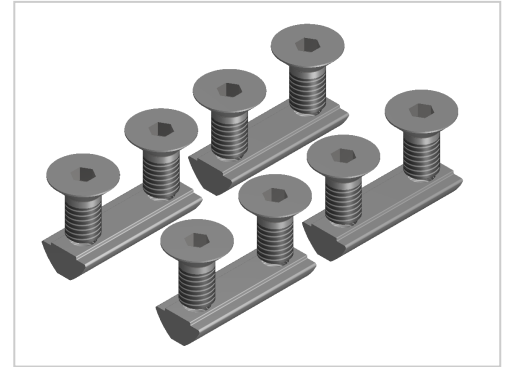

# Fastening Set 6 3-5mm with Countersunk Screw M6

Befestigungssatz für Leit-Eckschutz 8 St 160x160x80 kaufen ☐ Jetzt sparen in unserem Onlineshop ☐ !

**Product number** ZI-1984

**Weight** 0.124kg

## Product description

The fastening set is the screw connection set for angle or bracket 30

Compatible with item 0.0.459.26

## Product properties

<b>Compatible with</b>	item
<b>Part type</b>	Fastening sets, Stacking and lifting
<b>Screw type of the fastening set</b>	Countersunk head screw
<b>Screw size</b>	M8x16
<b>Series</b>	Series 8
<b>Colour</b>	galvanized
<b>Material</b>	Galvanized steel
<b>Angle bracket type</b>	Fastening sets