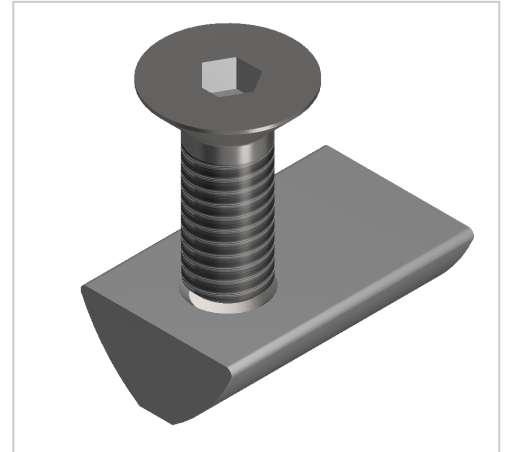

# Fastening Set 6 3-5mm with Countersunk Screw M6

Befestigungssatz 8 profilseitig für Scharnier 8 PA kaufen ☐ - 0.0.026.28 kompatibel mit Aluprofilen. Jetzt sparen in unserem Onlineshop ☐ !

**Product number** ZI-1986

**Weight** 0.014kg

## Product description

The fastening set is the screw connection set for angle or bracket 30

## Product properties

<b>Compatible with</b>	item
<b>Part type</b>	Fastening sets, Hinges
<b>Screw type of the fastening set</b>	Countersunk head screw
<b>Screw size</b>	M6x16
<b>Series</b>	Series 8
<b>Colour</b>	galvanized
<b>Material</b>	Galvanized steel
<b>Angle bracket type</b>	Fastening sets