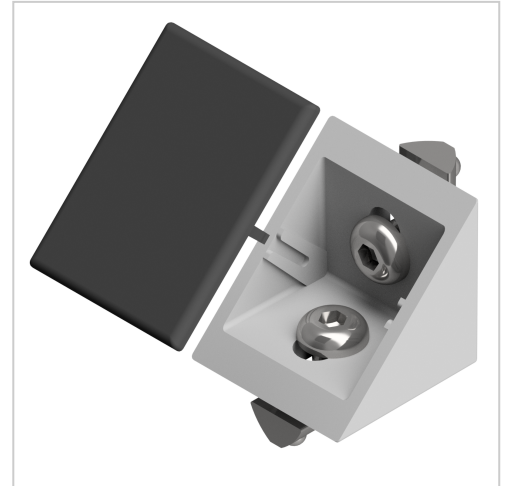

Angle Bracket Set 8 40x40 slotted hole, black

Winkelsatz 8 40x40 Langloch, schwarz kaufen ☐ Jetzt sparen in unserem Onlineshop ☐ !

Product number ZI-1099

Weight 0.126kg

Product description

Angles are a force-locking and unworkable connection. These are also used as additional reinforcement of connections and as a fastening element for attachments. Integrated twisting fuses for fixation in the profile are available. These are removed if necessary.

Product properties

Force limitation	F < 1.000 N
Torque limitation	F x l < 50 Nm
Linear sliding	yes
Axially rotatable	no
Angle freely selectable	no
Profile processing	without profile machining
Displacement force	very good
Torsional moment	very good
Bending moment	very good
Can be retrofitted to existing construction	yes
Compatible with	item
Part type	Bracket
Verbindungsart	Rechtwinkelig
Colour	black, white aluminium
Material	GD-Zn
Series	Series 8
Size	40x40 mm
Angle bracket type	Angle bracket ZN, Angle bracket set ZN