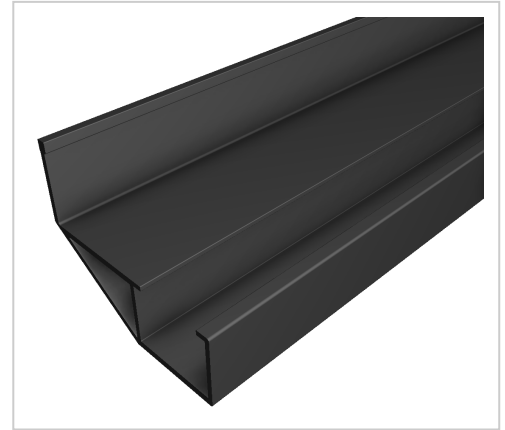

Roller Conveyor St Guide Rail e 65 ESD, black

Rollenbahn St Führungsschiene e 65 ESD, schwarz kaufen ☐ - 0.0.641.77 kompatibel mit Aluprofilen. Jetzt sparen in unserem Onlineshop ☐ !

Product number ZL-1915 SN4500

Weight 2.813kg

Length 4500mm

Product description

Delivery length 4500 mm

Product properties

Compatible with	item
Series	i- LPS Lean Production
Part type	Roller conveyor guides
Colour	black
Profile length	4500 mm
Delivery unit	Rods
ESD discharging	Yes
Material	PP
Lean system type	D30 Aluminium i kit system