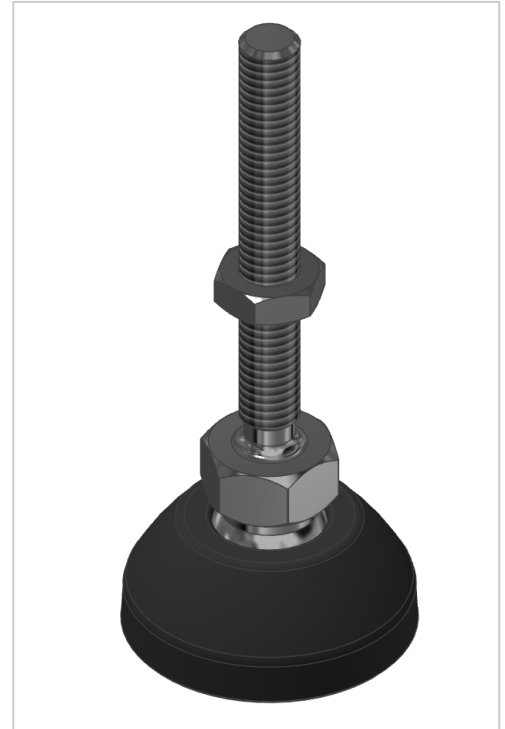

Knuckle Foot D20, M5x45, black

Stellfuß D20, M5x45, schwarz kaufen ☐ - 0.0.464.75 kompatibel mit Aluprofilen. Jetzt sparen in unserem Onlineshop ☐ !

Product number ZI-4180

Weight 0.007kg

Product description

Adjustable feet are used for stepless height and level adjustment of assemblies and racks of any kind. The inclination of the plate is variable. A rubber insert can be fitted as an option.

Product properties

Compatible with	item
Colour	black
Adjustable foot type	PA
Material	PA-GF
Series	Series 5
Thread	M5
Base for swivel feet Ø	20 mm
Load capacity	50 kg

More images