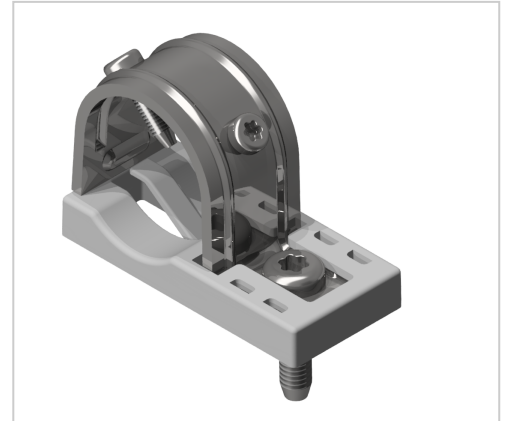

Table-Top Fastening Set D30

Tischplattenbefestigung D30 natur kaufen ☐ - 0.0.646.91 kompatibel mit Aluprofilen. Jetzt sparen in unserem Onlineshop ☐ !

Product number ZL-1948

Weight 0.065kg

Product description

For attaching a table top to frames made of round tube profiles with an outer diameter of Ø 30.

Product properties

Compatible with	item
Series	i- LPS Lean Production
Colour	Alu natural
Part type	Plate fastening
Material	GD-Al, natur
Lean system type	D30 Aluminium i kit system