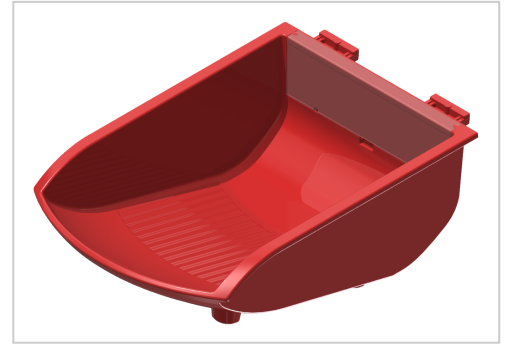

Grab Tray 105x130, red-8

Greifschale 8 105x130, rot ähnlich RAL 3020 kaufen ☐ - 0.0.699.40
kompatibel mit Aluprofilen. Jetzt sparen in unserem Onlineshop ☐ !

Product number ZI-1399-R

Weight 0.071kg

Product description

Gripping trays enable the provision of stocked small parts Assembly is done by simply swinging them into the profile groove. The trays can also be additionally secured using M5 screws.
Compatible with item 0.0.699.40

Product properties

Series Workstation systems, Series 8

Compatible with item

Part type Gripper shells

Colour red

More images