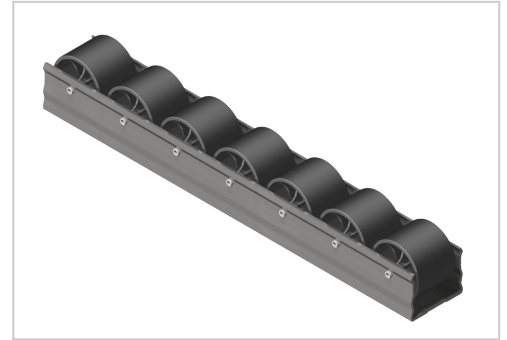

Roller Conveyor 35-33 ST black-D28 St

Rollenbahn 35-33 ST, schwarz-D28 St kaufen ? Jetzt sparen in unserem Onlineshop ?!

Product number PL-1015 SN4000

Length 4000mm

Product description

Each castor can bear a load of 10 KG.
The castors have a diameter of 33 mm.

Product properties

Compatible with	Bosch, Beewatec
Series	B- LPS Lean Production, S- LPS Lean Production
Part type	Roller tracks St
Colour	black
Delivery unit	Rods
Lean system type	D28 steel kit system, D28 Aluminium B kit system