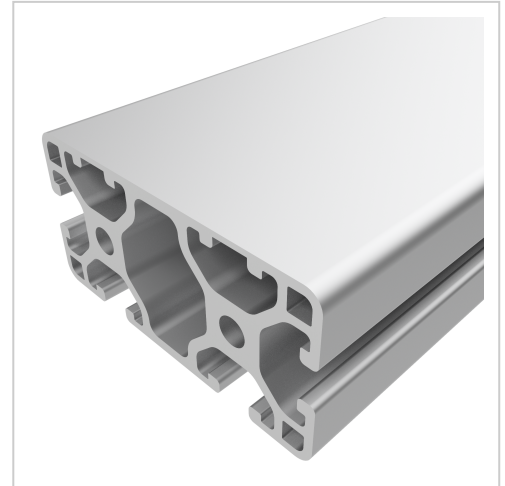

Profile 6 60x30 2N light, natural | Cut length

Profil 6 60x30 2N leicht, natur kaufen ☐ - 0.0.451.10 kompatibel mit Aluprofilen. Jetzt sparen in unserem Onlineshop ☐ !

Product number PI-3170 SZ

Weight 1.549kg

Product description

The profiles 6 light with closed grooves are suitable for weight-optimised assemblies of all kinds. With the closed groove side, visually appealing and low-maintenance constructions can be realised. The grooves and the core holes of the profiles 6 are designed for M6 screws.

Cut to size max. 6000 mm

Product properties

Material	Al Mg Si 0.5 F25, artificially aged
Anodised	E6EV1 10-15 µm silver
Tolerances	EN 12020-2
Nutauszugskraft	F=500 N
Breite Profil	60 mm
Höhe Profil	30 mm
Series	Series 6
Groove shape	1 side closed
Profile length	Cut length
Delivery unit	Cuts
Execution	light
Size	60x30 mm
Colour	natural