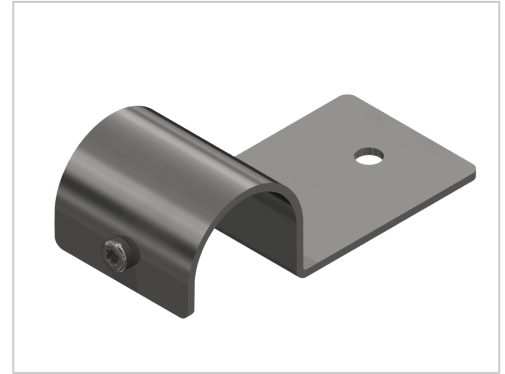

Table-Top Side Fastening Bracket D30

Tischplatteneinhängung Lasche D30, verzinkt kaufen ☐☐ - 0.0.658.33 kompatibel mit Aluprofilen. Jetzt sparen in unserem Onlineshop ☐ !

Product number ZL-1988

Weight 0.075kg

Product description

For attaching a table top to frames made of round tube profiles with an outer diameter of Ø 30.

Product properties

Compatible with	item
Series	i- LPS Lean Production
Part type	Plate fastening
Colour	galvanized
Material	Galvanized steel
Lean system type	D30 Aluminium i kit system