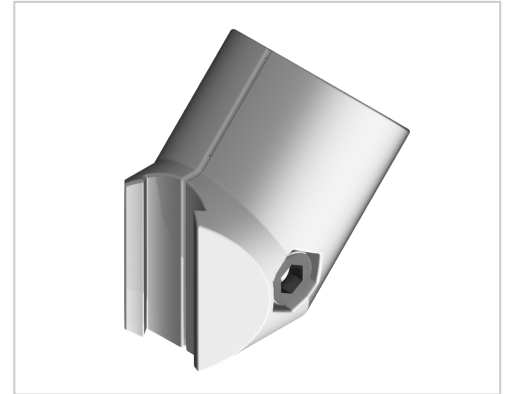

# Angle Connector 45° Set D28

45° Verbinder kaufen ☐ - 3 842 541 175 kompatibel mit Bosch-Geräten.  
Jetzt sparen in unserem Onlineshop ☐ !

**Product number** ZL-1250

**Weight** 0.058kg

## Product description

For a 45° connection of two round tube profiles with outer diameter Ø 28 with anti-rotation lock.

## Product properties

<b>Compatible with</b>	Bosch
<b>Series</b>	B- LPS Lean Production
<b>Connector type</b>	D-28 Connector
<b>Part type</b>	Connector
<b>Verbindungsart</b>	Winkellage
<b>Material</b>	GD-Al, natur
<b>Lean system type</b>	D28 Aluminium B kit system