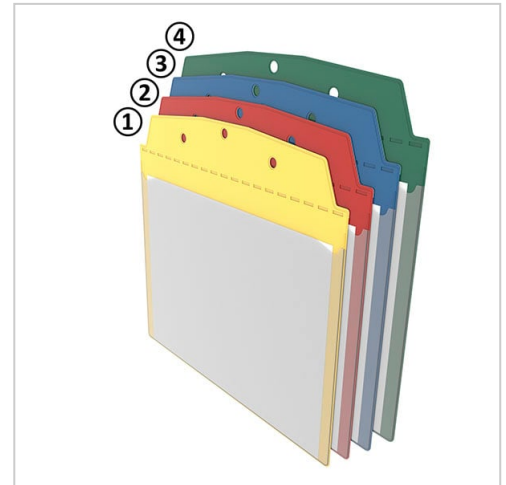

Attachments DIN A5 landscape pocket | yellow

Anhänge-Sichttasche DIN A5 quer - gelb kaufen ☐ Jetzt sparen in unserem Onlineshop ☐ !

Product number LN-1106

Weight 0.027kg

Product description

Discover Our Hanging DIN A5 Display Pocket (Landscape Format) – The Ideal Solution for Clear and Flexible Document Presentation

Perfectly suited for **production areas, warehouses, offices, and public facilities**, this display pocket ensures **secure and highly visible placement of important information** on various load carriers.

Key Features:

- ☐ **Easy Attachment:** The **pre-punched hole pattern** allows for effortless hanging or inserting onto various load carriers using optional accessories.
- ☐ **Durable Materials:** Made from **tear-resistant and stretchable PVC** with memory retention, ensuring **long-lasting durability and shape stability**, even with frequent use.
- ☐ **Scanner-Friendly Film:** The **transparent front cover** is **scanner-compatible**, protecting documents from dust and dirt while allowing **quick and easy document exchange**.
- ☐ **Versatile Color Options:** Available in **blue, yellow, green, and red**, supporting **effective color-coded organization** of your information.

☐ **Packaging Unit:** 1 pack (10 pieces)

Product properties

Part type Viewing pocket attachable

More images