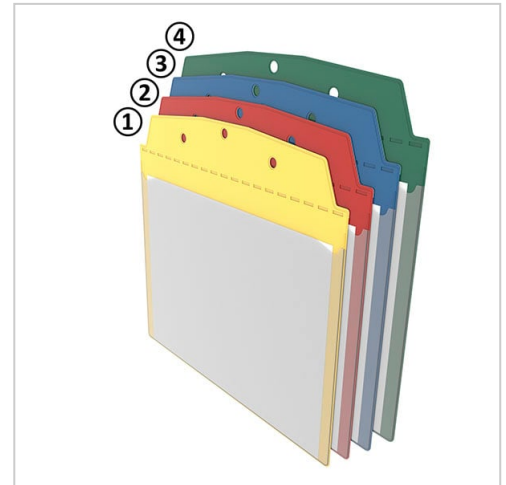

# Attachments DIN A5 landscape pocket | yellow

Anhänge-Sichttasche DIN A5 quer - gelb kaufen ☐ Jetzt sparen in unserem Onlineshop ☐ !

**Product number** LN-1106

**Weight** 0.027kg

## Product description

**Discover Our Hanging DIN A5 Display Pocket (Landscape Format) – The Ideal Solution for Clear and Flexible Document Presentation**

Perfectly suited for **production areas, warehouses, offices, and public facilities**, this display pocket ensures **secure and highly visible placement of important information** on various load carriers.

### Key Features:

- ☐ **Easy Attachment:** The **pre-punched hole pattern** allows for effortless hanging or inserting onto various load carriers using optional accessories.
- ☐ **Durable Materials:** Made from **tear-resistant and stretchable PVC** with memory retention, ensuring **long-lasting durability and shape stability**, even with frequent use.
- ☐ **Scanner-Friendly Film:** The **transparent front cover** is **scanner-compatible**, protecting documents from dust and dirt while allowing **quick and easy document exchange**.
- ☐ **Versatile Color Options:** Available in **blue, yellow, green, and red**, supporting **effective color-coded organization** of your information.

### Optimize Your Information Display

Enhance organization and efficiency with our **hanging DIN A5 display pocket (landscape format)** – a **cost-effective** solution without compromising **quality or functionality**.