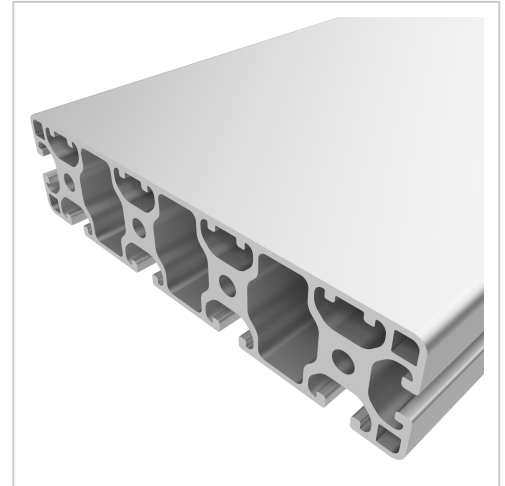

# Profile 8 160x40 4N light, natural | Cut length

Profil 8 160x40 4N leicht, natur kaufen ☐ - 0.0.429.04 kompatibel mit Aluprofilen. Jetzt sparen in unserem Onlineshop ☐ !

**Product number** PI-1380 SZ

**Weight** 5.98kg

## Product description

The profiles 8 light with closed grooves are suitable for assemblies of all kinds. With the closed groove side, visually appealing and low-maintenance constructions can be realised. The grooves and core holes of Profiles 8 are designed for M8 screws.

Cut to size max. 6000 mm

**Size** 160x40 mm

**Colour** natural

**Key-width** 2,5 mm