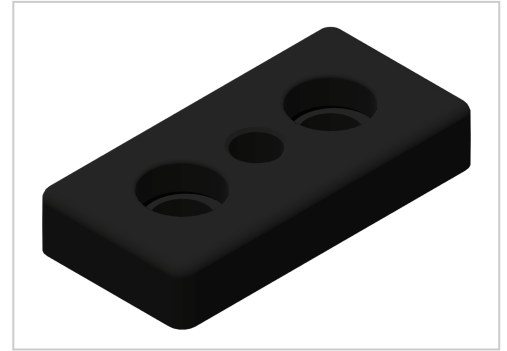

## Base Plate 45x90 M14-10 | black

Fußplatte 45x90 M14, schwarz-10 kaufen  Jetzt sparen in unserem Onlineshop  !

**Product number** ZB-3325-S

**Weight** 0.253kg

### Product description

For attaching adjusting feet, rollers, ring screws, etc., to the front side of the profiles. The base plate can also be screwed to the groove side with groove stones.

### Product properties

<b>Compatible with</b>	Bosch
<b>Series</b>	Series 45-10
<b>Thread</b>	M14
<b>Size</b>	45x90 mm
<b>Modular dimension</b>	Modular dimension 45