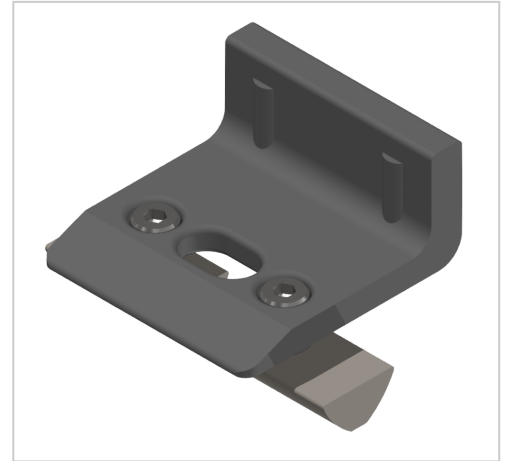

Door Stop 8

Anschlagwinkel 8 kaufen ☐ - 0.0.486.72 kompatibel mit Aluprofilen. Jetzt sparen in unserem Onlineshop ☐ !

Product number ZI-1951

Weight 0.088kg

Product description

The stop bracket is fixed to the door frame and forms an overrun wedge and an end stop. The door gap is 4.5 mm at the stop bracket.

Product properties

Compatible with item

Part type Bracket, Door stops

Series Series 8

More images