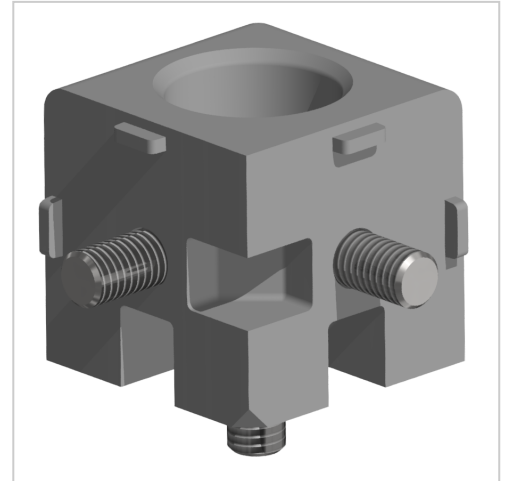

Cube Fastening Set 8 3D 40x40x40

Würfel-Verbindungssatz 8 3D 40x40x4 kaufen ☐☐ - 0.0.698.78 kompatibel mit Aluprofilen. Jetzt sparen in unserem Onlineshop ☐ !

Product number VI-1182

Weight 0.115kg

Product description

Connecting sets enable the construction of visually appealing 3D room corners with 3 profiles or a corner angle with 2 profiles. A thread must be drilled into the end face of the corner profiles.

Product properties

Compatible with	item
Part type	Connector
Verbindungsart	Raumverbinder
Connector type	Corner connectors
Series	Series 8
Colour	white aluminium
Material	GD-Al, natur

More images