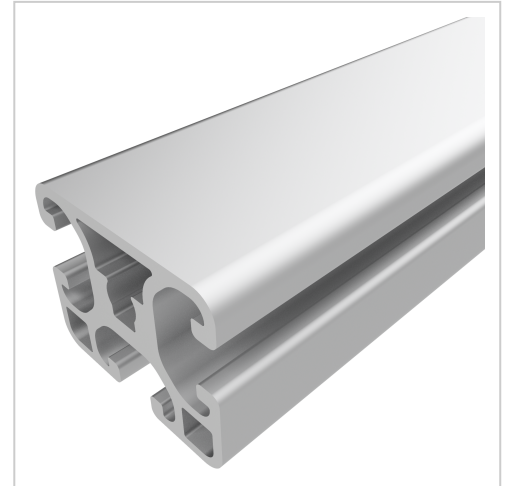

Profile 8 40x32 light, natural | 6000 mm bar

Profil 8 40x32 leicht, natur kaufen ☐ - 0.0.494.95 kompatibel mit Aluprofilen. Jetzt sparen in unserem Onlineshop ☐ !

Product number PI-1194 SN6000

Weight 8.298kg

Length 6000mm

Product description

Profiles 8 are suitable for assemblies of all kinds. Due to the different profile geometries, the material requirements can be adapted to the application. The grooves and the core holes of the profiles 8 are designed for M8 screws.

Delivery length 6030 mm

Product properties

Material	Al Mg Si 0.5 F25, artificially aged
Anodised	E6EV1 10-15 µm silver
Tolerances	EN 12020-2
Compatible with	item
Nutauszugskraft	F=2.500 N
Breite Profil	40 mm
Höhe Profil	32 mm
Delivery unit	Rods
Series	Series 8
Groove shape	Clamp Profile
Profile length	6000 mm bar
Size	40x32 mm
Execution	light
Contour	Rectangular
Colour	natural