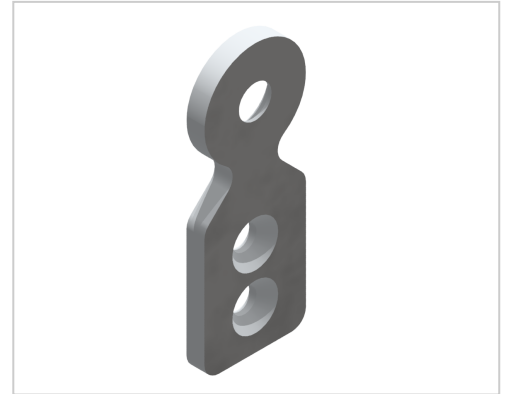

T-Connection Plate, bright zinc-plated D28

T- Verbindersplatte, verzinkt-D28 kaufen ☐ Jetzt sparen in unserem Onlineshop ☐ !

Product number ZL-1220

Weight 0.053kg

Product description

For the right-angled connection of a round tube profile with an outer diameter of Ø 28 to an aluminium profile. Screw connection in the core hole M8 of the round tube profile Ø 28 or in the threaded sleeve D28 M8 for round tube profiles Ø 28

Product properties

Compatible with	Bosch
Series	B- LPS Lean Production
Connector type	D-28 Connector
Part type	Connector
Verbindungsart	Rechtwinkelig
Material	Galvanized steel
Lean system type	D28 Aluminium B kit system