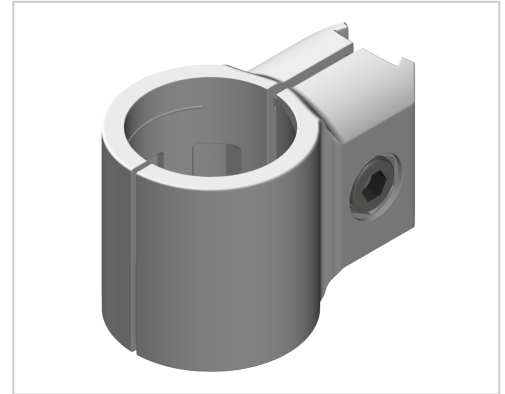

Parallel Clamp Set D28

Parallelklemme Set, natur - D28 kaufen ☐☐ Jetzt sparen in unserem Onlineshop ☐ !

Product number ZL-1270

Weight 0.08kg

Product description

For parallel connection of a round tube to a round tube profile with outer diameter \varnothing 28 with anti-rotation lock.

Product properties

Compatible with Bosch
Series B- LPS Lean Production
Connector type D-28 Connector
Material GD-Al, natur
Lean system type D28 Aluminium B kit system

More images