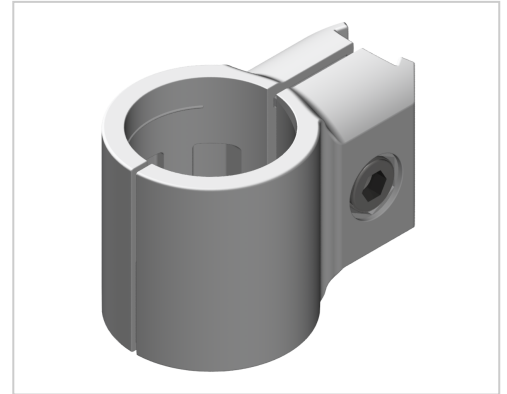

# Parallel Clamp Set D28

Parallelklemme Set, natur - D28 kaufen ☐☐ Jetzt sparen in unserem Onlineshop ☐ !

**Product number** ZL-1270

**Weight** 0.08kg

## Product description

For parallel connection of a round tube to a round tube profile with outer diameter  $\varnothing$  28 with anti-rotation lock.

## Product properties

**Compatible with** Bosch  
**Series** B- LPS Lean Production  
**Connector type** D-28 Connector  
**Material** GD-Al, natur  
**Lean system type** D28 Aluminium B kit system