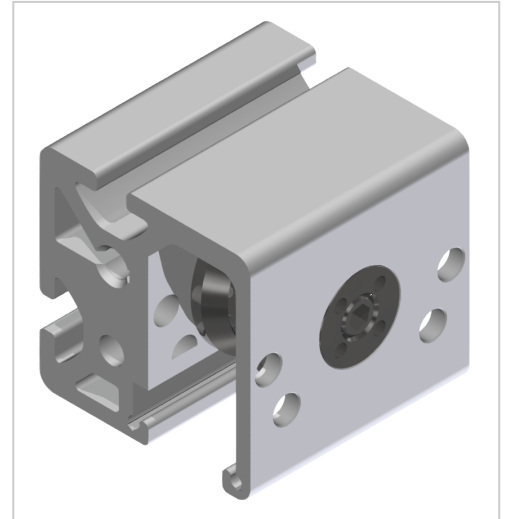

Bearing Unit 8 D14 e

Lagereinheit 8 D14 e kaufen ☐ - 0.0.294.15 kompatibel mit Aluprofilen.
Jetzt sparen in unserem Onlineshop ☐ !

Product number ZI-1640

Weight 0.164kg

Product description

Linear slides are built up with bearing units. They are used in pairs, 1 piece eccentrically (this is set backlash-free) and opposite 1 piece centrally. To minimise wear, a wiper lubrication system must always be installed on each bearing unit.

Product properties

Compatible with item

Part type Roller guides

Series Series 8

Diameter mm Ø 14

More images