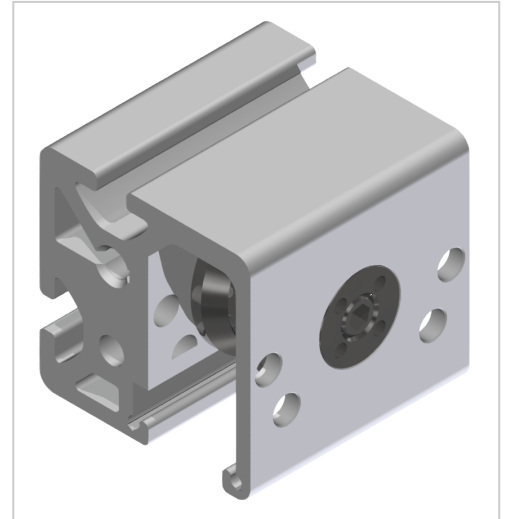

Bearing Unit 8 D14 e

Lagereinheit 8 D14 e kaufen ☐ - 0.0.294.15 kompatibel mit Aluprofilen.
Jetzt sparen in unserem Onlineshop ☐ !

Product number ZI-1640

Weight 0.164kg

Product description

Linear slides are built up with bearing units. They are used in pairs, 1 piece eccentrically (this is set backlash-free) and opposite 1 piece centrally. To minimise wear, a wiper lubrication system must always be installed on each bearing unit.

Product properties

Compatible with item
Part type Roller guides
Series Series 8
Diameter mm Ø 14

More images