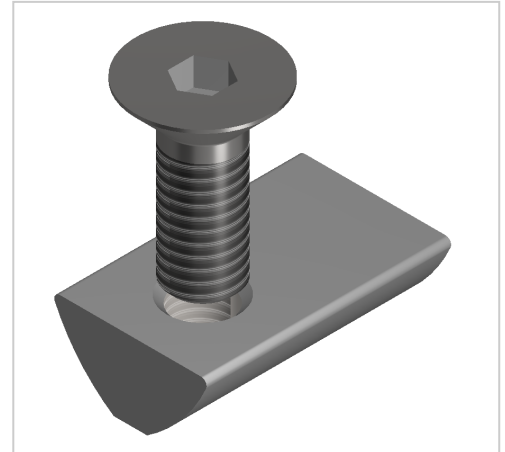

Fastening Set 6 3-5mm with Countersunk Screw M6

Befestigungssatz 8 5-7mm mit Senkschraube M6 kaufen ☐☐ Jetzt sparen in unserem Onlineshop ☐ !

Product number ZI-1989

Weight 0.015kg

Product description

The fastening set is the screw connection set for angle or bracket 30

Compatible with item 0.0.459.26

Product properties

Compatible with	item
Part type	Fastening sets
Panel thickness range	5-7 mm
Screw size	M6x16
Series	Series 8
Colour	galvanized
Screw type	Countersunk screw
Material	Galvanized steel
Angle bracket type	Fastening sets