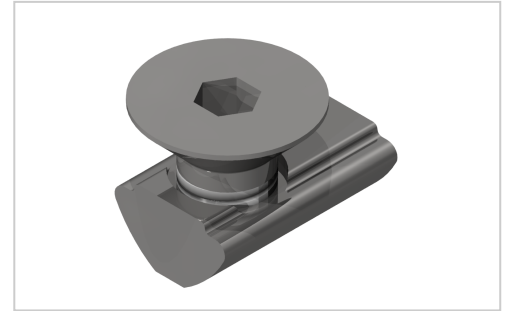

Fastening Set 5 2-4mm with Countersunk Screw M5

Befestigungssatz 5 2-4mm mit Senkschraube M5 kaufen ☐☐ Jetzt sparen in unserem Onlineshop ☐ !

Product number ZI-4052

Weight 0.006kg

Product description

The fastening set is the screw connection set for angle or bracket 20

Compatible with item 0.0.370.70

Product properties

Compatible with	item
Screw type of the fastening set	Countersunk head screw
Screw size	M5x8
Angle bracket type	Angle bracket/flat bracket St, Fastening sets
Series	Series 5
Colour	galvanized
Material	Galvanized steel
Panel width	2-4 mm