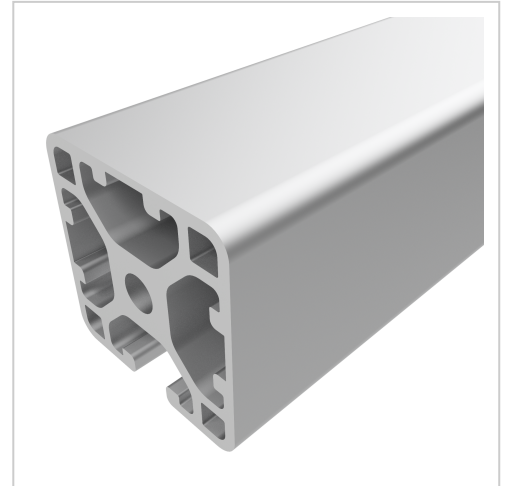

Profile 6 30x30 3N light, natural | Cut length

Profil 6 30x30 3N leicht, natur kaufen ☐☐ - 0.0.478.27 kompatibel mit Aluprofilen. Jetzt sparen in unserem Onlineshop ☐ !

Product number PI-3131 SZ

Weight 0.98kg

Product description

The profiles 6 light with closed grooves are suitable for weight-optimised assemblies of all kinds. With the closed groove side, visually appealing and low-maintenance constructions can be realised. The grooves and the core holes of the profiles 6 are designed for M6 screws.

Cut to size max. 6000 mm

Product properties

| | |
|------------------------|-------------------------------------|
| Material | Al Mg Si 0.5 F25, artificially aged |
| Anodised | E6EV1 10-15 µm silver |
| Tolerances | EN 12020-2 |
| Nutauszugskraft | F=500 N |
| Breite Profil | 30 mm |
| Höhe Profil | 30 mm |
| Series | Series 6 |
| Profile length | Cut length |
| Contour | Square |
| Groove shape | 3 sides closed |
| Delivery unit | Cuts |
| Execution | light |
| Size | 30x30 mm |
| Colour | natural |