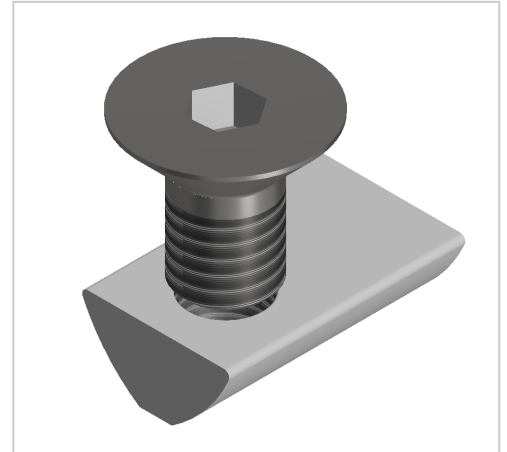

# Fastening Set 6 3-5mm with Countersunk Screw M6

Befestigungssatz 8 2-5mm mit Senkschraube M8 kaufen ☐☐ Jetzt sparen in unserem Onlineshop ☐ !

**Product number** ZI-1988

**Weight** 0.017kg

## Product description

The fastening set is the screw connection set for angle or bracket 30

Compatible with item 0.0.459.26

## Product properties

<b>Compatible with</b>	item
<b>Part type</b>	Fastening sets
<b>Panel thickness range</b>	2-5 mm
<b>Screw size</b>	M8x14
<b>Series</b>	Series 8
<b>Colour</b>	galvanized
<b>Screw type</b>	Countersunk screw
<b>Material</b>	Galvanized steel
<b>Angle bracket type</b>	Fastening sets