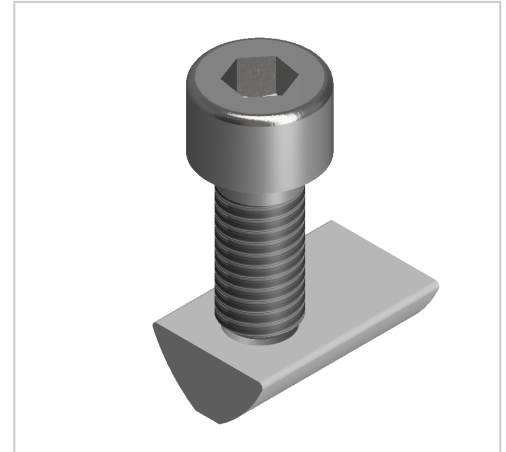

Fastening Set 6 3-5mm with Countersunk Screw M6

Befestigungssatz 8 6-8mm mit Zylinderschraube M8 kaufen ☐☐ Jetzt sparen in unserem Onlineshop ☐ !

Product number ZI-1987

Weight 0.02kg

Product description

The fastening set is the screw connection set for angle or bracket 30

Compatible with item 0.0.459.26

Product properties

Compatible with	item
Part type	Fastening sets
Screw type of the fastening set	Cylinder head screw
Screw size	M8x18
Panel thickness range	6-8 mm
Series	Series 8
Colour	galvanized
Material	Galvanized steel
Angle bracket type	Fastening sets