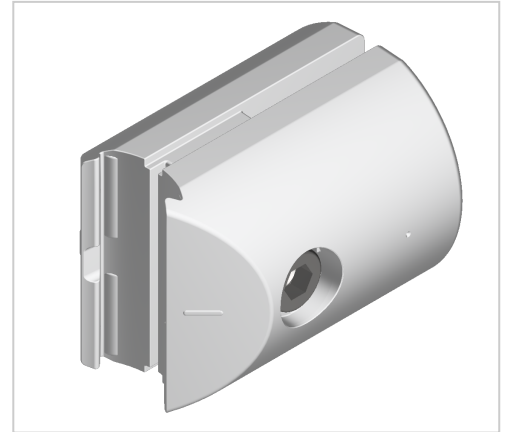

Fastener D30

Verbinder D30 kaufen ☐ - 0.0.623.56 kompatibel mit Aluprofilen. Jetzt sparen in unserem Onlineshop ☐ !

Product number ZL-1917

Weight 0.105kg

Product description

For right-angled connection of two round tube profiles with outer diameter Ø 30

Product properties

Compatible with	item
Series	i- LPS Lean Production
Connector type	D-30 Connector
Verbindungsart	Rechtwinkelig
Colour	Alu natural
Material	GD-Al, natur
Lean system type	D30 Aluminium i kit system