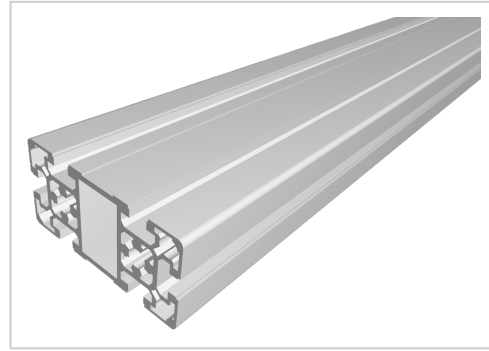

Profile 50x100 light natural-10

Product number PB-1320 SN6000
Weight 28.38kg
Length 6000mm

Product description

The profiles Raster 50 with groove 10 are suitable for assemblies of all kinds. Due to the different profile geometries, the material requirements can be adapted to the application. The grooves are designed for M8 screws.

Compatible with Bosch 3 842 993 16

Product properties

Compatible with	Bosch
Nutauszugskraft	F=7.000 N
Breite Profil	50 mm
Höhe Profil	50 mm
Groove shape	Open grooves
Delivery unit	Rods
Size	50x100 mm
Profile length	6000 mm bar
Execution	light
Contour	Rectangular
Series	Series 50-10
Colour	natural
Modular dimension	Modular dimension 50