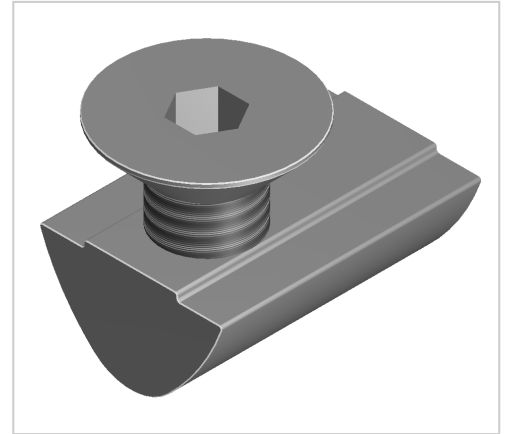

Fastening Set 6 3-5mm with Countersunk Screw M6

Befestigungssatz 10 für Winkel 10 50 / Lasche 10 50 kaufen ☐ - 0.0.632.47 kompatibel mit Aluprofilen. Jetzt sparen in unserem Onlineshop ☐ !

Product number ZI-1993

Weight 0.021kg

Product description

The fastening set is the screw connection set for angle or bracket 30

Product properties

Compatible with	item
Part type	Bracket, Fastening sets
Screw type of the fastening set	Countersunk head screw
Screw size	M10x18
Verbindungsart	Rechtwinkelig
Series	Series 10
Colour	galvanized
Material	Galvanized steel
Angle bracket type	Fastening sets