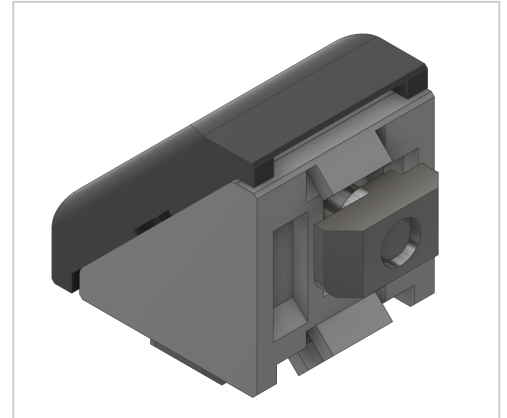

# Angle Bracket Set 20x20, natural-6

Winkelsatz 20x20, natur-6 kaufen ☐ - 3 842 523 511 kompatibel mit Bosch-Geräten. Jetzt sparen in unserem Onlineshop ☐ !

**Product number** ZB-1005

**Weight** 0.007kg

## Product description

Angles are a force-fit and processing wireless connection. These are also used as additional reinforcement of connections and as a fastener for attachments. Integral safety devices for fixing the profile are available. These are removed if necessary.

## Product properties

<b>Profile processing</b>	without profile machining
<b>Compatible with</b>	Bosch
<b>Part type</b>	Bracket
<b>Angle bracket type</b>	Winkelsätze Al, Angle bracket Al
<b>Size</b>	20x20 mm
<b>Colour</b>	natural
<b>Series</b>	Series 20-6