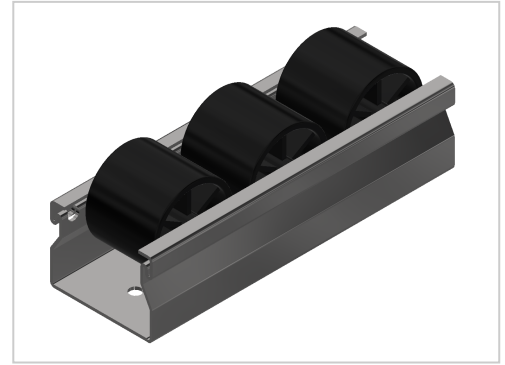

Roller Conveyor St D30 ESD, black

Rollenbahn St D30 ESD, schwarz kaufen ☐☐ - 0.0.637.55 kompatibel mit Aluprofilen. Jetzt sparen in unserem Onlineshop ☐ !

Product number ZL-9015 SN4500

Weight 3.929kg

Length 4500mm

Product description

Delivery length 4500 mm

Perfect for your lean shelving: smooth-running roller conveyors with steel axles for an extra long service life.

Product properties

Compatible with	item , Bosch
Series	i- LPS Lean Production, B- LPS Lean Production
Part type	Roller tracks St
Colour	black
Profile length	4500 mm
Delivery unit	Rods
ESD discharging	Yes
Material	Galvanized steel
Lean system type	D30 Aluminium i kit system