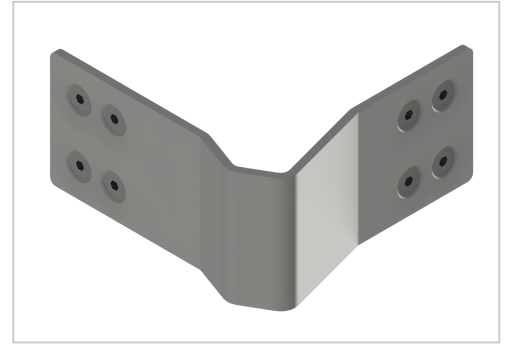

Corner Deflector Guard 8 St 160x160x80

Leit-Eckschutz 8 St 160x160x80 kaufen ☐ - 0.0.672.91 kompatibel mit Aluprofilen. Jetzt sparen in unserem Onlineshop ☐ !

Product number ZI-0010

Weight 0.934kg

Product description

The corner control serves as ram protection for transport wagons in intralogistics

Product properties

Compatible with item

Part type Stacking and lifting

Series Series 8

More images