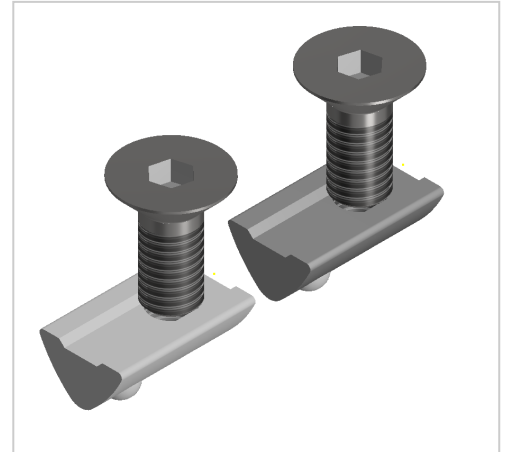

Fastening Set 6 3-5mm with Countersunk Screw M6

Befestigungssatz 6 für Schlosssystem 6-8 kaufen ☐ - 0.0.459.05 kompatibel mit Aluprofilen. Jetzt sparen in unserem Onlineshop ☐ !

Product number ZI-1982

Weight 0.015kg

Product description

The fastening set is the screw connection set for angle or bracket 30

Product properties

Compatible with	item
Part type	Fastening sets, Locks
Screw type of the fastening set	Cylinder head screw
Screw size	M6x12
Series	Series 6
Colour	galvanized
Material	Galvanized steel
Angle bracket type	Fastening sets