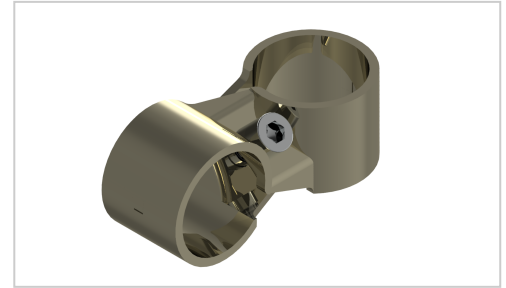

## Base connector set strut | ESD

Grundverbinderset Verstrebung, vernickelt kaufen ? Jetzt sparen in unserem Onlineshop ?!

**Product number** GA-6S-NI

**Weight** 0.107kg

### Product description

Clamp connector set made of steel for the assembly of stable pipe push-in clamp connections.

### Product properties

**Compatible with** Beewatec

**Series** S- LPS Lean Production

**Part type** Connector

**Lean system type** D28 steel kit system