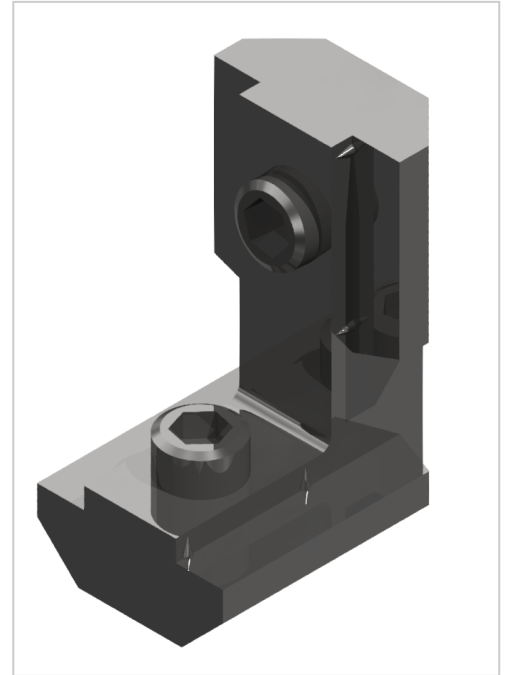

# Inner Connector R Set, bright zinc-plated-8

Innenverbindersatz R-8 kaufen ☐ - 3 842 535 577 kompatibel mit Bosch-Geräten. Jetzt sparen in unserem Onlineshop ☐ !

**Product number** VB-2060

**Weight** 0.024kg

## Product description

The inner connector is used for connecting two angle profiles in the 90 degrees. It is not required profile machining.

## Product properties

**Profile processing** without profile machining

**Compatible with** Bosch

**Part type** Connector

**Verbindungsart** Rechtwinkelig

**Connector type** Inside connector

**Series** Series 30 8