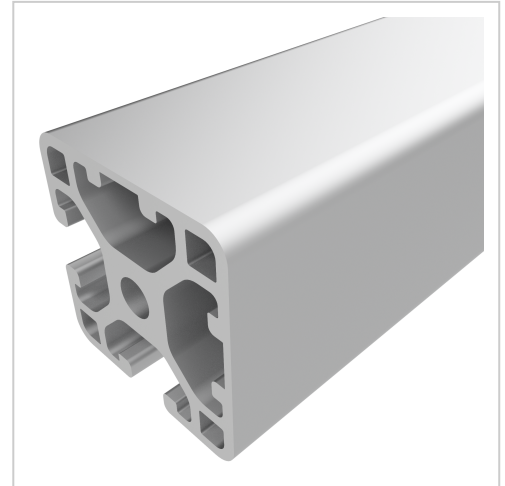

Profile 6 30x30 2N90 light, natural | Cut length

Profil 6 30x30 2N90 leicht, natur kaufen ☐ - 0.0.439.45 kompatibel mit Aluprofilen. Jetzt sparen in unserem Onlineshop ☐ !

Product number PI-3120 SZ

Weight 0.96kg

Product description

The profiles 6 light with closed grooves are suitable for weight-optimised assemblies of all kinds. With the closed groove side, visually appealing and low-maintenance constructions can be realised. The grooves and the core holes of the profiles 6 are designed for M6 screws.

Cut to size max. 6000 mm

Product properties

Material	Al Mg Si 0.5 F25, artificially aged
Anodised	E6EV1 10-15 µm silver
Tolerances	EN 12020-2
Compatible with	item
Nutauszugskraft	F=500 N
Breite Profil	30 mm
Höhe Profil	30 mm
Series	Series 6
Profile length	Cut length
Contour	Square
Delivery unit	Cuts
Execution	light
Size	30x30 mm
Colour	natural
Groove shape	2 sides closed 90°