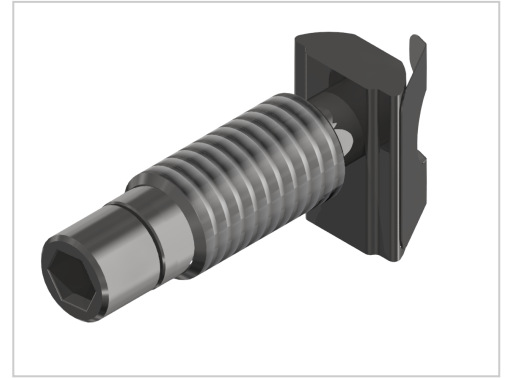

T- Matic Connector Set, bright zinc-plated-10

T- Matic Verbindungssatz, verzinkt-10 kaufen ☐☐ Jetzt sparen in unserem Onlineshop ☐ !

Product number VB-3037

Weight 0.032kg

Product description

Extremely fast and flexible connection without machining mechanische Universal and positive connection of all profiles in a series retrospectively in the groove moved. possible in an existing design retrofitting. Connector mounting only one profile,

Product properties

Profile processing	without profile machining
Compatible with	Bosch
Part type	Connector
suitable connector	Matching connector B10 40, Matching connector B10 40 80, Matching connector B10 45, Matching connector B10 45 90, Matching connector B10 45 90x90
Verbindungsart	Rechtwinkelig
Series	Series 60-10, Series 45-10, Series 50-10, Series 40-10
Execution	heavy
Material	Galvanized steel
Connector type	T-matic connectors