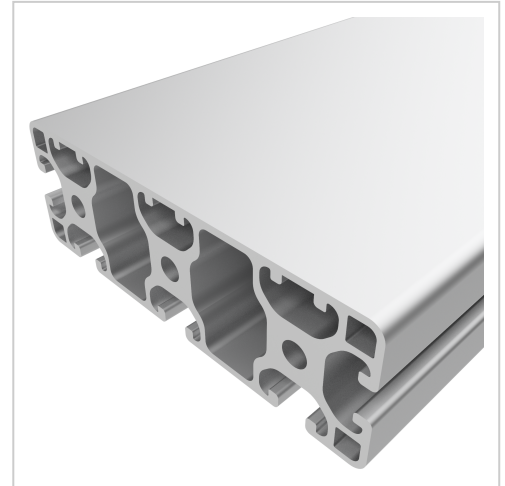

# Profile 8 120x40 3N light, natural | Cut length

Profil 8 120x40 3N leicht, natur kaufen ☐☐ Jetzt sparen in unserem Onlineshop ☐ !

**Product number** PI-1560 SZ

**Weight** 4.48kg

## Product description

The profiles 8 light with closed grooves are suitable for assemblies of all kinds. With the closed groove side, visually appealing and low-maintenance constructions can be realised. The grooves and core holes of Profiles 8 are designed for M8 screws.

Cut to size max. 6000 mm

Compatible with item 0.0.675.52

## Product properties

<b>Material</b>	Al Mg Si 0.5 F25, artificially aged
<b>Anodised</b>	E6EV1 10-15 µm silver
<b>Tolerances</b>	EN 12020-2
<b>Compatible with</b>	item
<b>Nutauszugskraft</b>	F=2.500 N
<b>Breite Profil</b>	120 mm
<b>Höhe Profil</b>	40 mm
<b>Groove shape</b>	1 side closed
<b>Size</b>	120x40 mm
<b>Profile length</b>	Cut length
<b>Series</b>	Series 8
<b>Delivery unit</b>	Cuts
<b>Execution</b>	light
<b>Contour</b>	Rectangular
<b>Colour</b>	natural