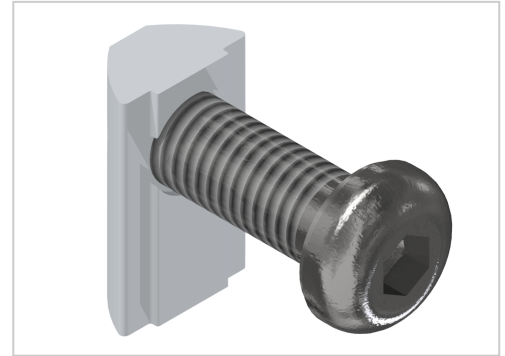

## Fastening Set 8 for Hanger 8

Befestigungssatz 8 für Aufhängung 8 kaufen ☐ - 0.0.265.05 kompatibel mit Aluprofilen. Jetzt sparen in unserem Onlineshop ☐ !

**Product number** ZI-1536

**Weight** 0.023kg

### Product description

Suspensions are used to attach frame elements to racks or protective fences. The suspensions can be screwed together to secure them against lifting out. 2 suspension sets are required per attachment.

### Product properties

|  |                                  |
|--|----------------------------------|
| <b>Compatible with</b>                 | item                             |
| <b>Part type</b>                       | Fastening sets, Hanging elements |
| <b>Screw type of the fastening set</b> | Semicircular head screw          |
| <b>Screw size</b>                      | M8x25                            |
| <b>Series</b>                          | Series 8                         |
| <b>Colour</b>                          | galvanized                       |
| <b>Material</b>                        | Galvanized steel                 |