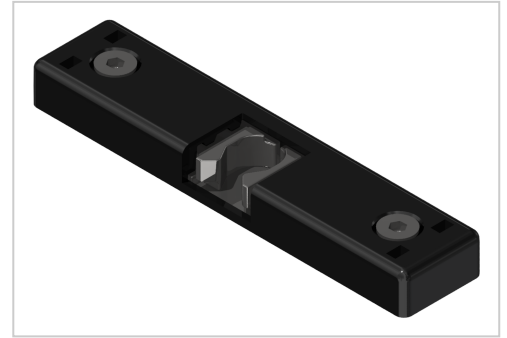

Door Latch Zn

Türschnäpper Zn kaufen ☐ - 0.0.473.62 kompatibel mit Aluprofilen. Jetzt sparen in unserem Onlineshop ☐ !

Product number ZI-2031

Weight 0.066kg

Product description

The door catch Zn is attached to profile grooves of profiles 6 and 8. DIN 912-M6 cheese head screws are used as indexing bolts.

/div>

Product properties

Compatible with item

Part type Door stops, Locks

Colour black

Series Series 8

More images