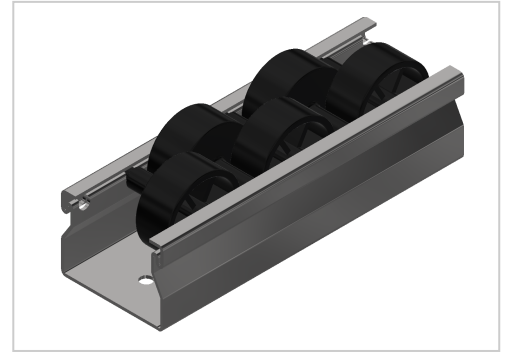

# Roller Conveyor St D30 ESD with Flanged Wheel, black

Rollenbahn St D30/2, ESD, schwarz kaufen ☐☐ - 0.0.648.94 kompatibel mit Aluprofilen. Jetzt sparen in unserem Onlineshop ☐ !

**Product number** ZL-9023 SN4500

**Weight** 3.929kg

**Length** 4500mm

## Product description

Delivery length 4500 mm

Perfect for your lean shelving: smooth-running roller conveyors with steel axles for an extra long service life.

## Product properties

**Compatible with** item , Bosch

**Series** i- LPS Lean Production, B- LPS Lean Production

**Part type** Roller tracks St

**Colour** black

**Profile length** 4500 mm

**Delivery unit** Rods