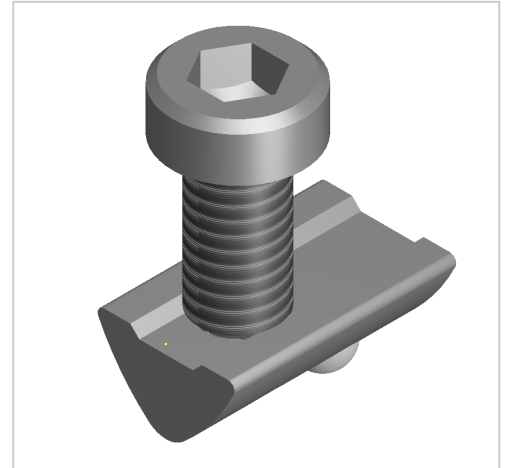

Fastening Set 6 3-5mm with Countersunk Screw M6

Befestigungssatz 6 3-5mm mit Zylinderschraube M6 kaufen ☐☐ Jetzt sparen in unserem Onlineshop ☐ !

Product number ZI-1992

Weight 0.01kg

Product description

The fastening set is the screw connection set for angle or bracket 30

Compatible with item 0.0.459.26

Product properties

Compatible with	item
Part type	Fastening sets
Panel thickness range	3-5 mm
Screw type of the fastening set	Cylinder head screw
Screw size	M6x12
Series	Series 6
Colour	galvanized
Material	Galvanized steel
Angle bracket type	Fastening sets