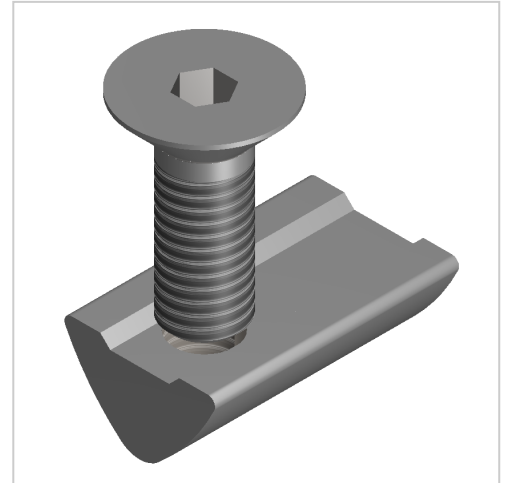

Fastening Set 6 3-5mm with Countersunk Screw M6

Befestigungssatz 6 profilseitig für Scharnier 6 PA kaufen ☐ - 0.0.434.65 kompatibel mit Aluprofilen. Jetzt sparen in unserem Onlineshop ☐ !

Product number ZI-1985

Weight 0.007kg

Product description

The fastening set is the screw connection set for angle or bracket 30

Product properties

Compatible with	item
Part type	Fastening sets, Hinges
Screw type of the fastening set	Countersunk head screw
Screw size	M5x14
Series	Series 6
Colour	galvanized
Material	Galvanized steel
Angle bracket type	Fastening sets