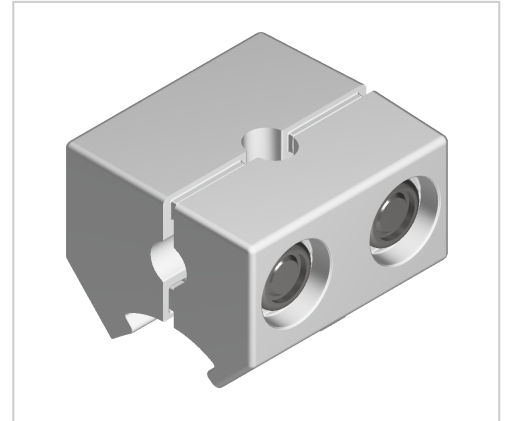

Multiblock D30

Multiblock Satz D30 natur kaufen ☐ - 0.0.629.96 kompatibel mit Aluprofilen. Jetzt sparen in unserem Onlineshop ☐ !

Product number ZL-1950

Weight 0.072kg

Product description

For attaching panel elements to frames made of round tubular profiles with an outer diameter of Ø 30.

Product properties

Compatible with	item
Series	i- LPS Lean Production
Colour	Alu natural
Part type	Multi block
Material	GD-Al, natur
Lean system type	D30 Aluminium i kit system

More images