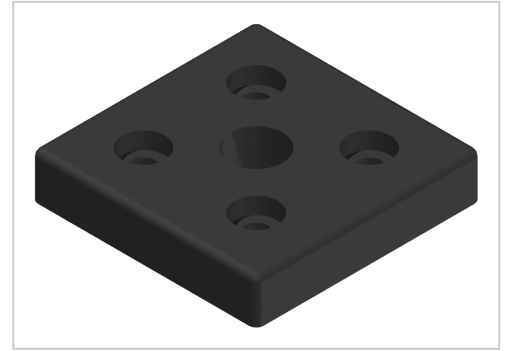

Pneumatic Connecting Plate 8 80x80 G1/2, black

Pneumatik-Anschlussplatte 8 80x80 G1, schwarz kaufen [☐](#) Jetzt sparen in unserem Onlineshop [☐](#) !

Product number ZI-1700

Weight 0.402kg

Product description

Pneumatic connection plates are used to seal the front profile surfaces. The Pofil is thus used as a compressed air supply system. The connection plate is fastened with half-round screws. A pneumatic seal is installed as a seal.

Product properties

Compatible with item

Part type Pneumatic components

Colour black

Series Series 8

More images