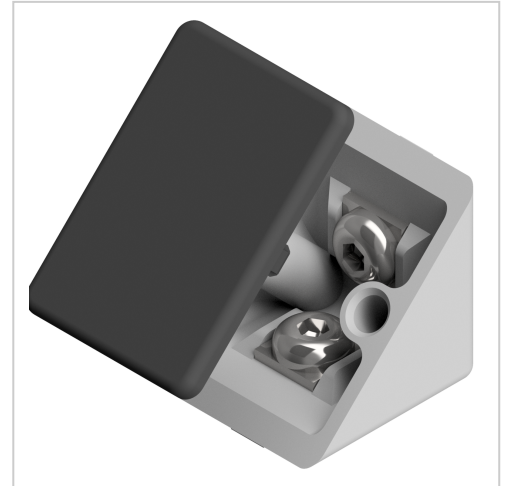

## Angle Bracket Set 8 40x40, black

Winkelsatz 8 40x40 mit schwarzer Abdeckkappe kaufen ☐☐ - 0.0.411.15 kompatibel mit Aluprofilen. Jetzt sparen in unserem Onlineshop ☐ !

**Product number** ZI-1100

**Weight** 0.163kg

### Product description

Angles are a force-locking and unworkable connection. These are also used as additional reinforcement of connections and as a fastening element for attachments. Integrated twisting fuses for fixation in the profile are available. These are removed if necessary.

## Product properties

<b>Force limitation</b>	F < 1.000 N
<b>Torque limitation</b>	F x l < 50 Nm
<b>Linear sliding</b>	yes
<b>Axially rotatable</b>	no
<b>Angle freely selectable</b>	no
<b>Profile processing</b>	without profile machining
<b>Displacement force</b>	very good
<b>Torsional moment</b>	very good
<b>Bending moment</b>	very good
<b>Can be retrofitted to existing construction</b>	yes
<b>Compatible with</b>	item
<b>Part type</b>	Bracket
<b>Verbindungsart</b>	Rechtwinkelig
<b>Colour</b>	black, white aluminium
<b>Material</b>	GD-Zn
<b>Series</b>	Series 8
<b>Size</b>	40x40 mm
<b>suitable connector</b>	suitable connector 8, suitable connector 8 flat
<b>Angle bracket type</b>	Angle bracket ZN, Angle bracket set ZN